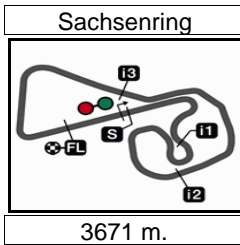

© DORNA, 2016

Official MotoGP Timing by **TISSOT**
www.motogp.com

Sachsenring, Sunday, July 17, 2016

Results and timing service provided by **TISSOT**

Moto2

GoPro MOTORRAD GRAND PRIX DEUTSCHLAND

Race

Classification after 29 laps = 106.459 km

29

Pos	Rider	Nation	Team	Motorcycle	Total Time	Km/h	Gap
-----	-------	--------	------	------------	------------	------	-----

Race condition: Wet
 Air: 18°
 Humidity: 100%
 Ground: 19°

Pole Position:		Takaaki NAKAGAMI	1'24.274	156.8 Km/h
Fastest Lap:	Lap 20	Xavier SIMEON	1'36.619	136.7 Km/h
Circuit Record Lap:	2015	Franco MORBIDELLI	1'24.538	156.3 Km/h
Circuit Best Lap:	2015	Johann ZARCO	1'24.044	157.2 Km/h