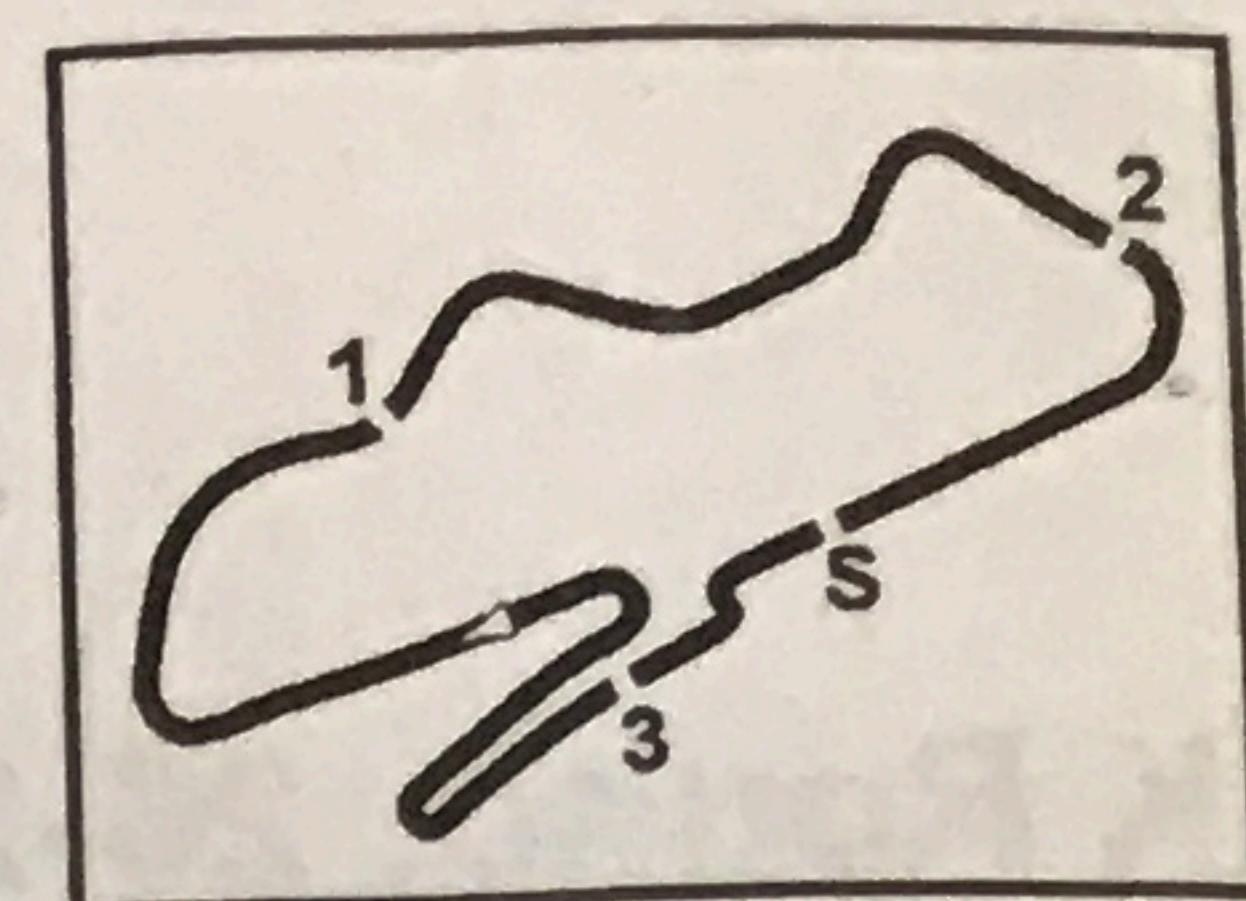

Moto3

Donington Park 4.023 m

UK Round, 26-27-28 May 2017

ADAC NEC Moto3 - Results Free Practice

Best Lap = 1'39.416 - 4,023 km - Avg 145,679 km/h

No. Rider	Nat	Team	Bike	Class	Time	Gap	Rel. Laps
1 7 GEORGI Tim	GER	ADAC Berlin-Brandenburg e V.	KTM RC250	GP	1'39.416		17
2 93 SOPPE Walid Khan	NED	Freudenberg Racing Team	KTM	GP	1'39.729	0.313	0.313 17
3 31 KERR Richard	IRL	North West Racing	KTM	GP	1'41.217	1.801	1.488 15
4 41 JÄHNIG Jan-Ole	GER		KTM	GP	1'41.303	1.887	0.086 14
5 4 BEST Edmund	GBR	Symcirrus Motorsport	KTM	GP	1'41.415	1.999	0.112 10
6 44 ORGIS Kevin	GER		KTM	GP	1'41.474	2.058	0.059 17
7 23 LLEWELYN Sam	GBR	Symcirrus Motorsport	KTM	GP	1'42.196	2.780	0.722 17
8 19 VITS Sashade	BEL	Kiefer Racing	KTM RC250	GP	1'42.490	3.074	0.294 15
9 37 FRÖDE Paul	GER	Team Ras Intanc GP	Honda NSF	STD	1'42.633	3.217	0.143 17
10 1 GEIGER Dirk	GER	Kiefer Racing	Honda NSF	STD	1'42.651	3.235	0.018 14
11 45 ORGIS Leon	GER	Kiefer Racing	Honda NSF	STD	1'42.827	3.411	0.176 16
12 3 ERHARD Tony	GER	Kiefer Racing	Honda NSF	STD	1'42.986	3.570	0.159 15
13 52 KÖNIG Oliver	CZE		Honda NSF	STD	1'43.176	3.760	0.190 16
14 49 FREITAG Philipp	GER	F. Koch Rennsport	Honda NSF	STD	1'43.214	3.798	0.038 14
15 42 HOBBSOON James	GBR	Microlise Cresswell Racing	Mahindra	GP	1'43.274	3.858	0.060 13
16 33 DUNNIK Rick	NED	HD Racing	Honda NSF	STD	1'43.358	3.942	0.084 16
17 30 COOK Max	GBR	Wilson Racing	Honda NSF	STD	1'43.424	4.008	0.066 15
18 43 JESPERSEN Simon	DEN		Honda NSF	STD	1'43.622	4.206	0.198 15
19 95 DE VLEESCHAUWER Luca	BEL	Tuybens Honda Center	Honda NSF	STD	1'43.646	4.230	0.024 13
20 14 LACZKO Matè	HUN	Kiefer Racing	Honda NSF	STD	1'43.898	4.482	0.252 13
21 66 OTTEN Dion	NED	Dion #66 Otten Racing	Honda NSF	STD	1'44.199	4.783	0.301 11
22 6 BUISS Jeffrey	NED	Ernst Dubbink Eveno Racing	Honda NSF	STD	1'44.206	4.790	0.007 11
23 17 BIJMAN Ruben	NED	B.V. Racing Moto3	Honda	GP	1'44.254	4.838	0.048 11
24 54 FALCK Lukas	DEN		Honda NSF	STD	1'44.304	4.888	0.050 11
25 64 TURHAM Asher	GBR	Microlise Cresswell Racing	Mahindra	GP	1'45.958	6.542	1.654
26 65 REHACEK Filip	CZE	BRNO Circuit Junior Racing Team	Honda NSF	STD	1'47.300	7.884	1.342 11
27 5 SWANN Scott	GBR	Swann Racing	Honda NSF	STD	1'48.002	8.586	0.702 11
28 46 HOLE Tino	DEN		Honda NSF	STD	1'50.339	10.923	2.337 11
29 24 FABER Shane	GBR	Shane Faber Racing/Ash	Honda NSF	STD			
30 48 SIEBDRATH Marvin	GER	Team Ras Intanc GP	Honda NSF	STD			