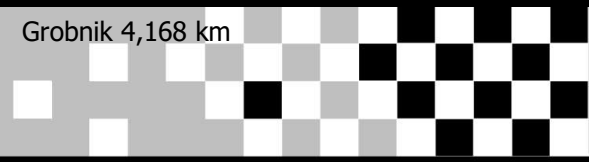

FIM SIDECAR WORLD CHAMPIONSHIP - 105/05

SIDECAR

Grobnik 4,168 km

Qualifying Practice - 1st + 2nd

Pos	No.	Name	Nat	Team	Motorcycle	BestTm	Diff
1	6	Ellis Todd Clement Emmanuelle	Santand	Yamaha	GBR-ACU	1:31.097	
2	29	Kershaw Stephen Charlwood Ryan	Quattro	Yamaha	GBR-ACU	1:31.422	0.325
3	1	Schlosser Markus Fries Marcel	Gustoil S	Yamaha	SUI-FMS	1:31.578	0.481
4	45	Payne Harry Wilkes Mark	DAO188	Yamaha	GBR-ACU	1:31.819	0.722
5	21	Streuer Bennie Kölsch Kevin	Team Bo	Yamaha	NED-KNMV	1:31.952	0.855
6	41	Wyssen Lukas Hofer Thomas	Gustoil S	Yamaha	SUI-FMS	1:32.794	1.697
7	34	Christie Sam Christie Tom	Christie I	Yamaha	GBR-ACU	1:33.148	2.051
8	74	Peugeot Ted Peugeot Vincent	FHC Con	Yamaha	FRAN-FFM	1:34.009	2.912
9	111	Cable Kevin Richardson Charlie	LW RACI	Yamaha	GBR-ACU	1:38.259	7.162
10	9	Vinet Claude Arifon Sebastien	Team Vir	Yamaha	FRA-FFM	1:38.976	7.879